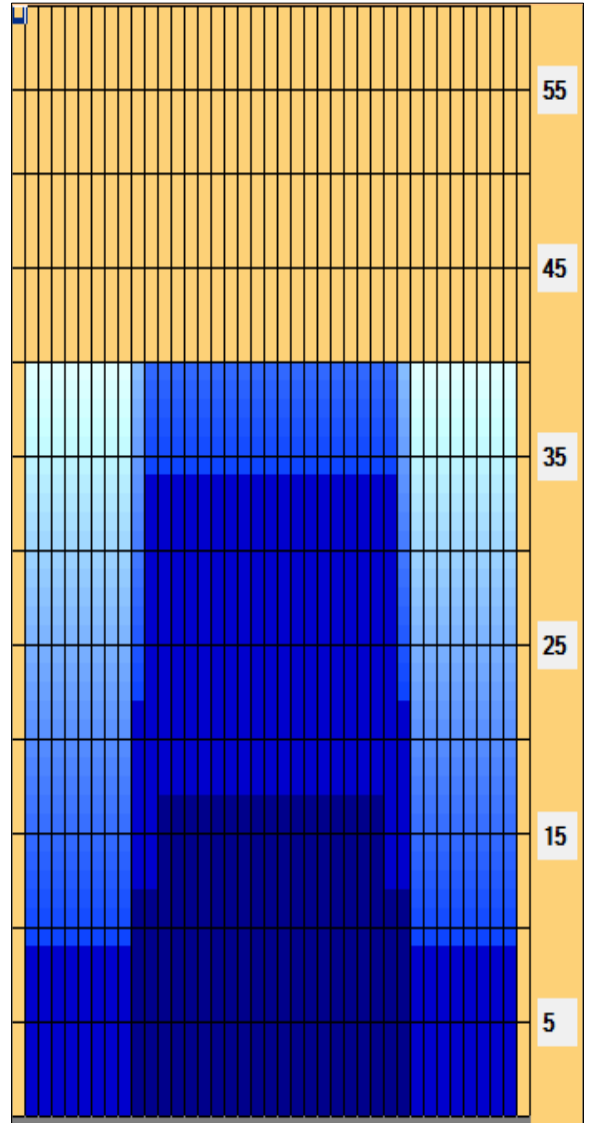

Kegel Recreation Wall Street

Oil Pattern Distance: 40 Feet **Reverse Brush Drop:** 40 Feet **Oil Per Board:** 50 uL
Forward Oil Total: 8.8 mL **Reverse Oil Total:** 10.9 mL **Volume Oil Total:** 19.7 mL
Forward Boards Crossed: 176 Boards **Reverse Boards Crossed:** 218 Boards **Total Boards Crossed:** 394 Boards

	Start	Stop	Loads	Speed	Crossed	Start	End	Feet	T.Oil
1	2L	2R	1	18	37	0.0	0.0	0.0	1850
2	10L	10R	3	18	63	0.0	7.6	7.6	3150
3	10L	10R	2	18	42	7.6	12.7	5.1	2100
4	12L	12R	2	18	34	12.7	17.8	5.1	1700
5	2L	2R	0	18	0	17.8	24.0	6.2	0
6	2L	2R	0	22	0	24.0	32.0	8.0	0
7	2L	2R	0	30	0	32.0	40.0	8.0	0

Conditioner:
 Type In or Select
 One
 TransferType:
 Type In or Select
 One

Forward

Reverse

Combined

Buff

Forward Reverse More

	Start	Stop	Loads	Speed	Crossed	Start	End	Feet	T.Oil
1	2L	2R	0	30	0	40.0	34.0	-6.0	0
2	11L	11R	4	22	76	34.0	21.6	-12.4	3800
3	10L	10R	5	18	105	21.6	8.9	-12.7	5250
4	2L	2R	1	14	37	8.9	7.0	-1.9	1850
5	2L	2R	0	14	0	7.0	0.0	-7.0	0

Forward Reverse More

WALL STREET - 7240 Unlike WALL STREET of today, this 40 foot pattern yields no surprises and is defined heavily at the 10th board. To be successful on the WALL STREET, we advise you to place your position near the big dot and bowl over the second arrow so your scores will flourish!