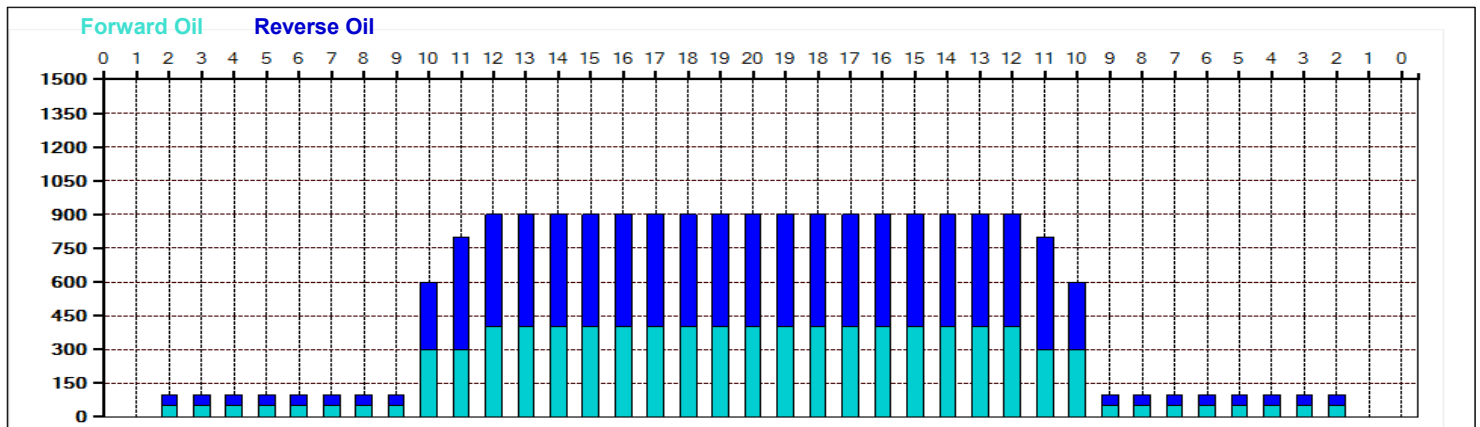

WALL STREET - 7240 Unlike WALL STREET of today, this 40 foot pattern yields no surprises and is defined heavily at the 10th board. To be successful on the WALL STREET, we advise you to place your position near the big dot and bowl over the second arrow so your scores will flourish!

Item	3L-7L:18L-18R	8L-12L:18L-18R	13L-17L:18L-18R	18L-18R:17R-13R	18L-18R:12R-8R	18L-18R:7R-3R
Description	Outside Track:Middle	Middle Track:Middle	Inside Track:Middle	Middle:Inside Track	Middle:Middle Track	Middle:Outside Track
Track Zone Ratio	9	1.8	1	1	1.8	9